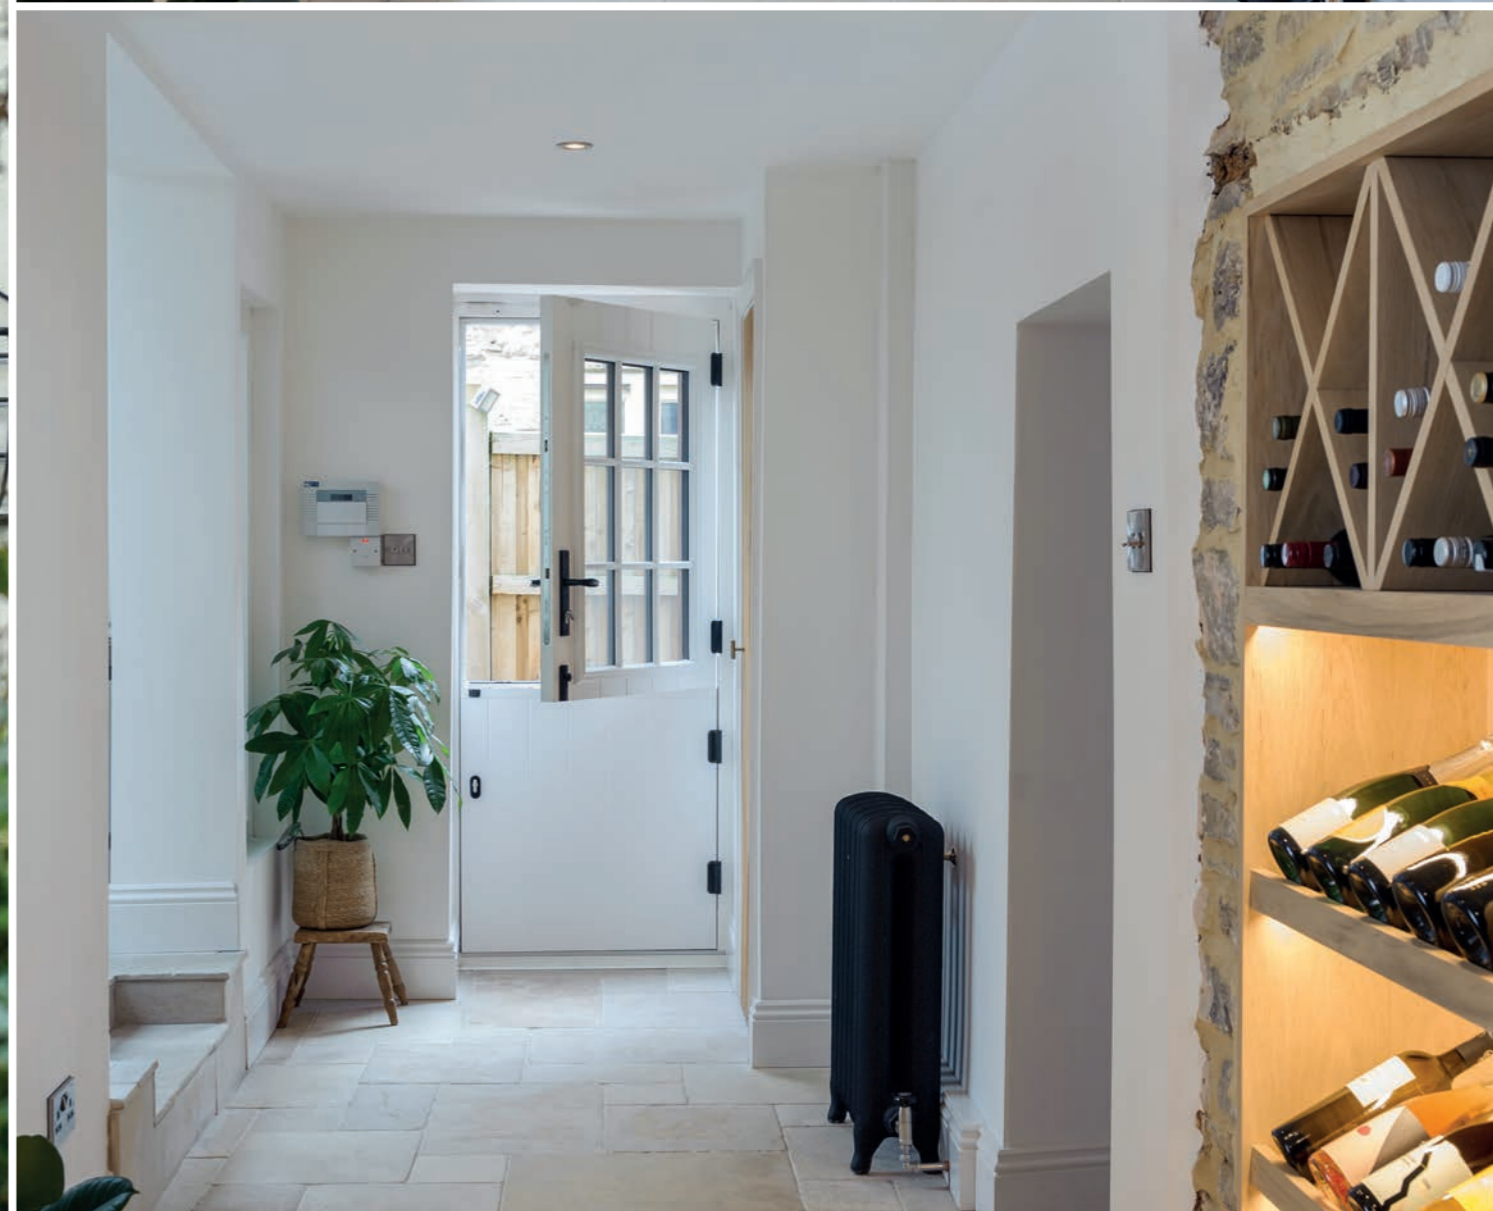

Solidor®
EXCLUSIVE

Secured by Design

Police Preferred Specification

All of our stable doors come with a high security, fully adjustable multi-point locking system. They are also keyed alike, benefit from an internal thumb turn cylinder on the top and bottom half and have a latching security bolt as standard.