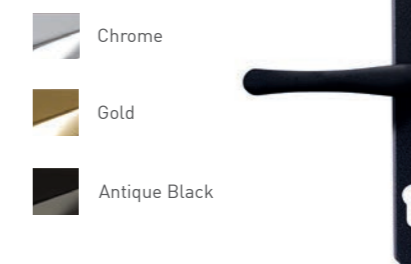

Bullring Knocker

Lever / Lever inline handle

Pull Knob

Letterplate (opens inwards)

Butt Hinge

- Gold
- White
- Black
- Brushed

Hinges

Our new slimline, PAS 24 tested, face fixed flag hinge is sleek and modern. Available for open in doors only.

- Chrome
- Brushed
- Gold
- Black

Handles

A large range of premium quality handles to complement our doors. Available with a choice of a standard lever or one of the three exclusive options across the whole range of finishes.