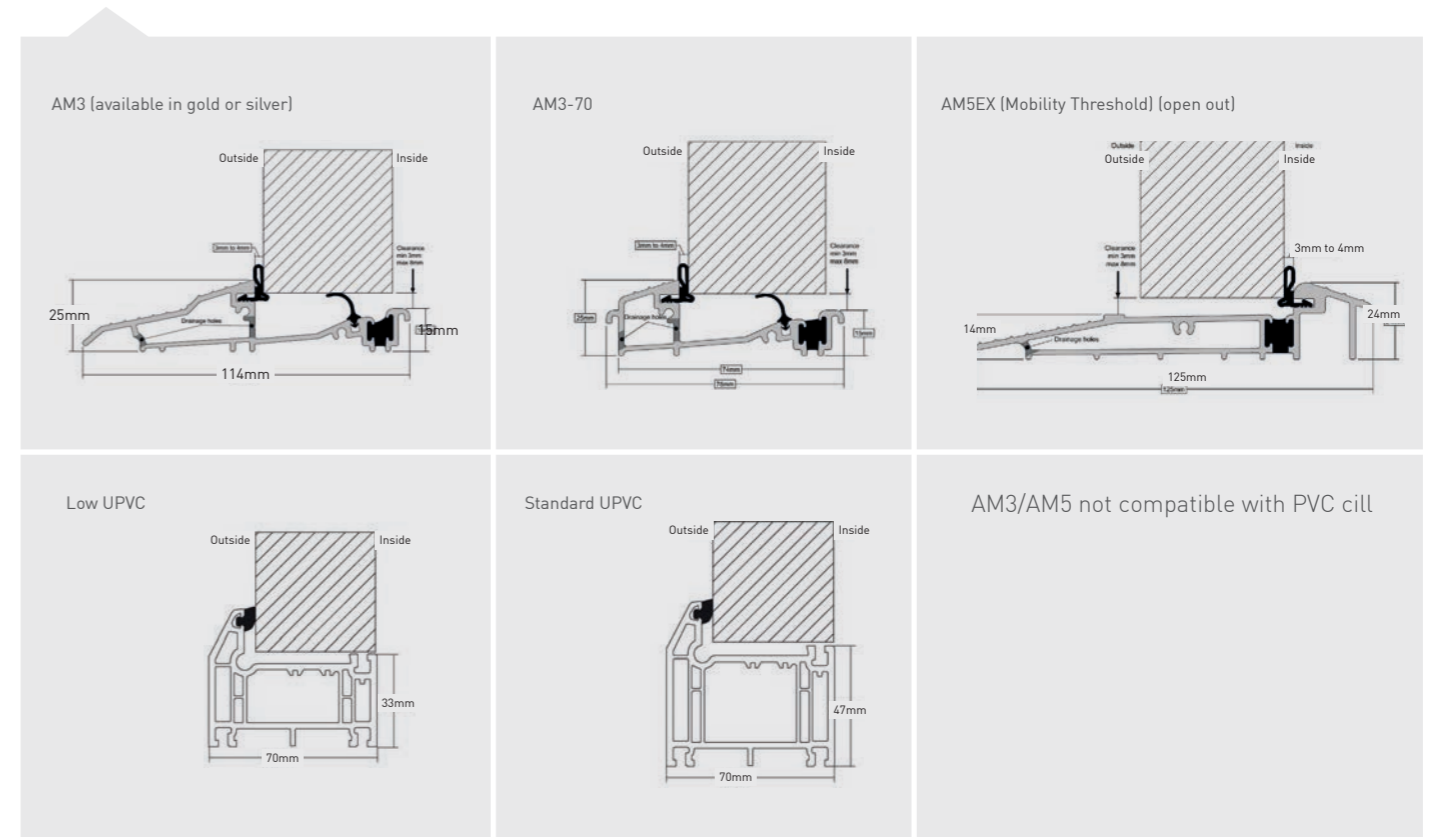

Thresholds

To allow for every circumstance we offer the largest range of door thresholds. The AM3 and AM5EX aluminium threshold are both Part 'M' compliant within the latest Building Regulations for easy access.