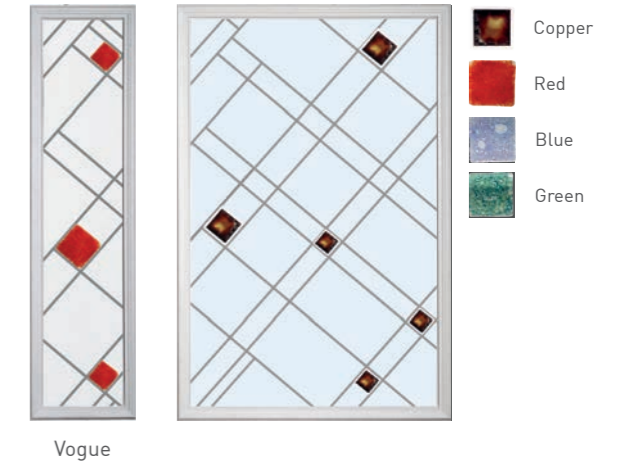

Hand crafted, each piece of glass is unique, turning the door to your home into a stunning work of art.