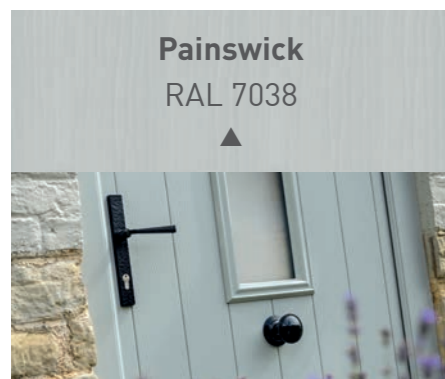

A Colourful Entrance

Luxury Range

We offer the **largest** range of colours from stock in the UK.

Choose from **22 colours** for the inside and / or the outside of your door. You also have 10 frame colour options to choose from. When selecting your colour from this guide please be aware we advise you to ask for a colour swatch to check both colour and grain structure.