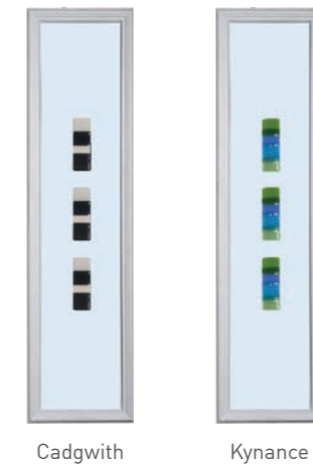

Hand crafted, each piece of glass is unique, turning the door to your home into a stunning work of art.