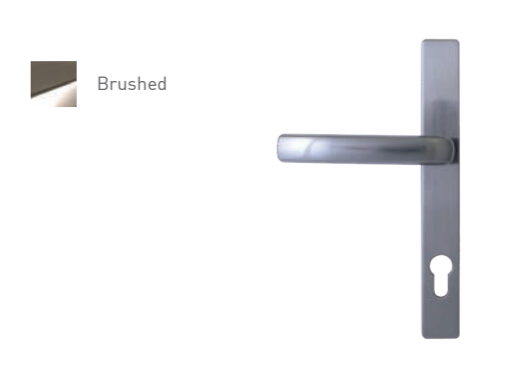

Door Knockers

Doctor

Premium 7" Doctor

Urn

Available with or without spyhole

Pony Tail

Stainless Steel

Lion

Not available on Tenby 4, Conway 3, Ludlow, Edinburgh, Harlech or Nottingham

Viewer

Letterplates

The Architectural Range

Knocker

Lever / Lever inline handle

Letterplate (Opens inwards)

The Classical Range

Bullring Knocker

Lever / Lever inline handle

Pull Knob

Letterplate (opens inwards)

Butt Hinge

- Gold
- White
- Black
- Brushed

Hinges

Our new slimline, PAS 24 tested, face fixed flag hinge is sleek and modern. Available for open in doors only.