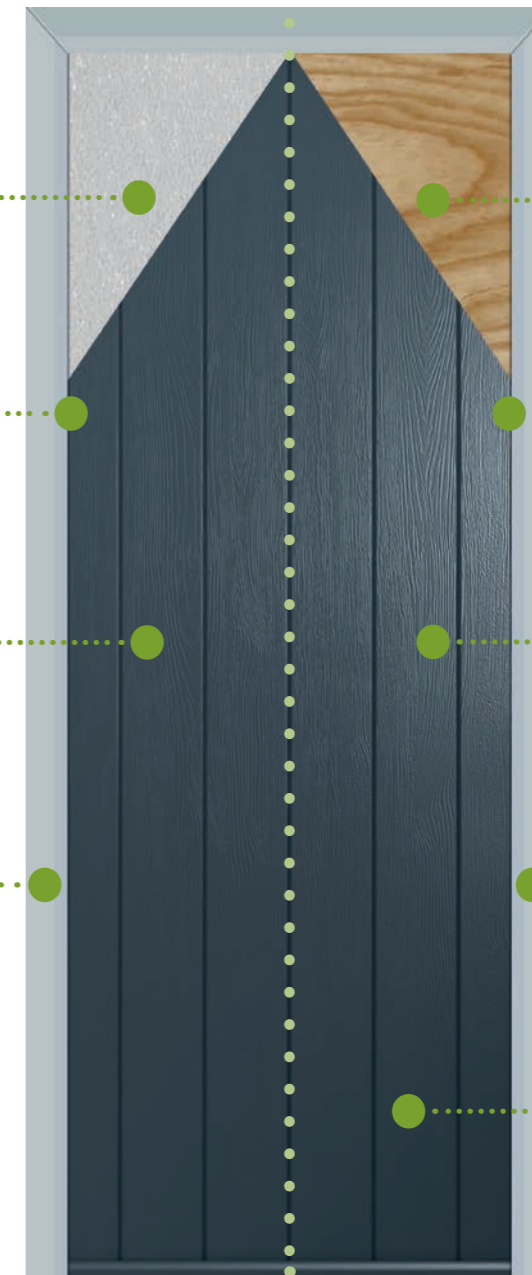

A typical foam filled door construction

Solidor's unique solid timber construction

40mm Foam Filled Centre
performs thermally, but because this is a foam fill it is neither solid, nor secure.

Visible Edge Banding
as a result you will often see a different coloured line running the length of the door.

Gel Coated GRP Outer Skin
may offer protection but can be easily cut through. Also, because every door is a white blank that is surface painted they show scratches very easily.

3 Chamber Profile
which use valuable steel or aluminium reinforcements. Also, you should check if they are lead free.

44mm Solid Timber Core (48mm including skin)
that is thermally efficient and extremely secure.

Hidden Edge Banding
so the front of your door remains a solid, glorious slab of colour.

'Through' Colour ABS Skins
made from the same durable plastic as Lego®. Also, because the entire skin is made of a solid colour, any scratches are practically hidden.

Lead Free, 5 Chamber Profile
which uses 100% recycled reinforcing. Generally, the more chambers that a profile uses, the stronger and more thermally efficient they are.

Wood Grain Effect Skin
that gives all of the aesthetics of timber, but without the time consuming maintenance.