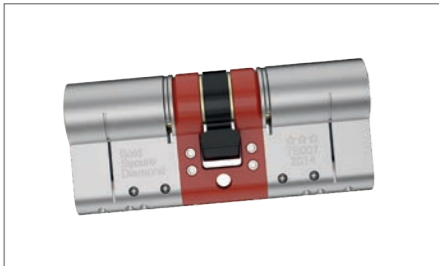

Ultion Cylinder

The Ultion cylinder prides itself upon 3 star plus protection. With 85% of break ins occurring through lock snapping, the Ultion hidden attack lock means it can detect an attack and automatically activate lockdown mode.